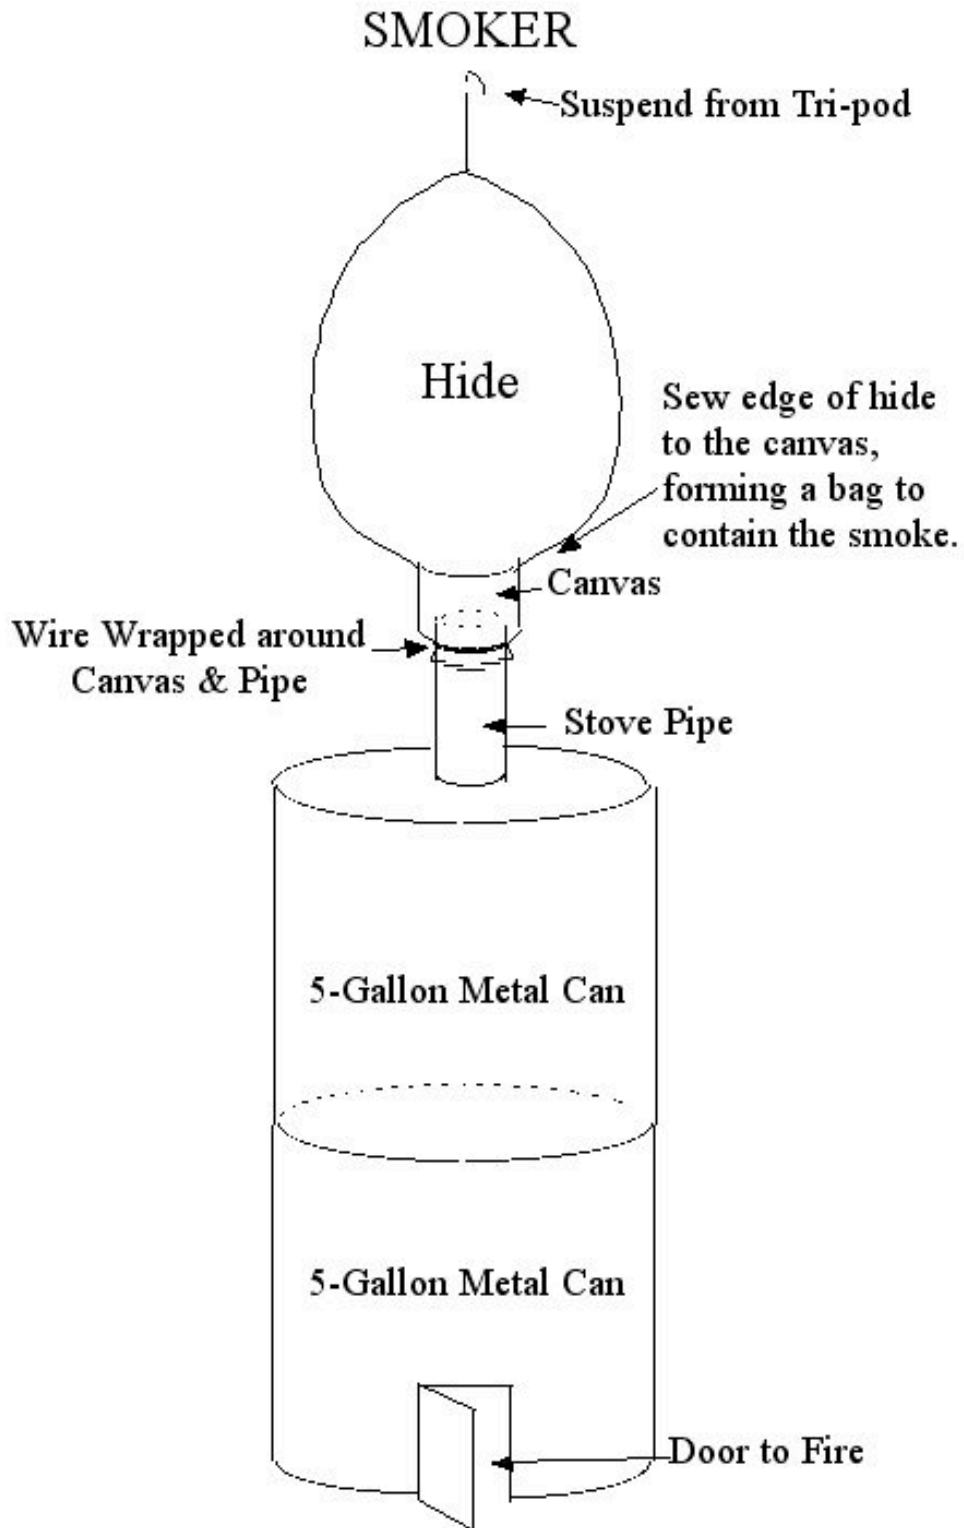

Fran's sketch of a simple smoker, made from two 5-gallon metal cans, stovepipe and canvas, such as for smoking a hide:

And this is a sketch of Fran's smokehouse in the North Fork: