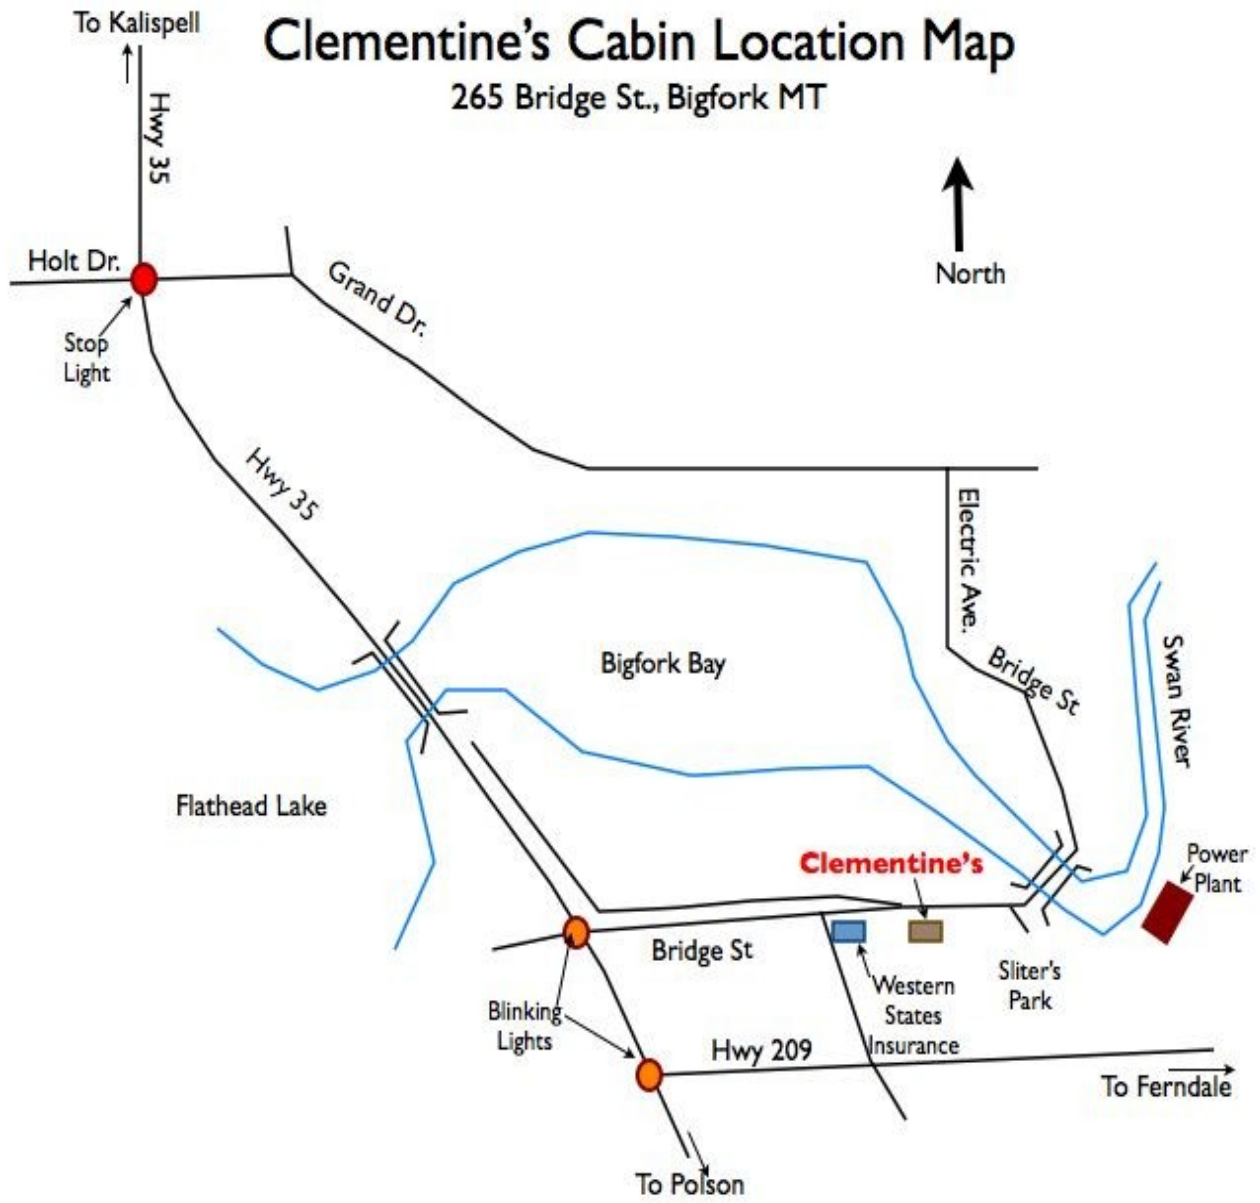

Clementine's Cabin Location Map

265 Bridge St., Bigfork MT

Clementine's Cabin
Photo by R. O'Hiser